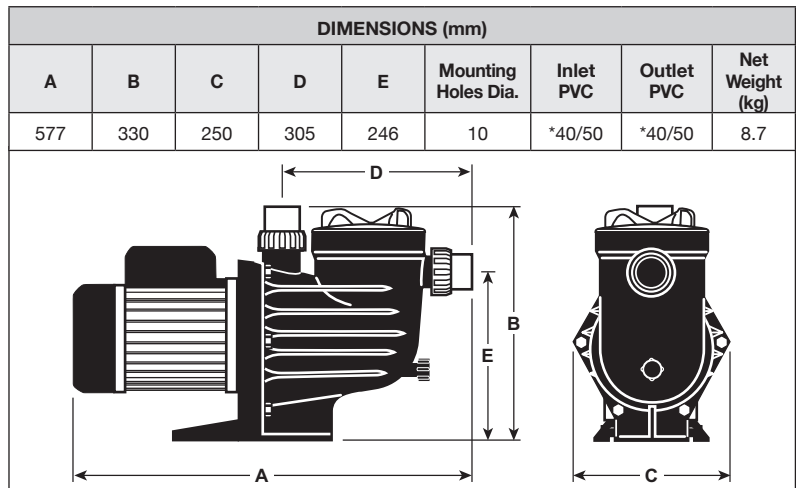

* Suction & delivery accept 40mm PVC pipe on the I.D. and 50mm fitting on the O.D.

AUSTRALIA
 Head Office and Manufacturing
 6 Lakeview Drive,
 Scoresby, Australia 3179
 Ph: +61 3 9730 9222
 Fax: +61 3 9753 4100
 Website: davey.com.au