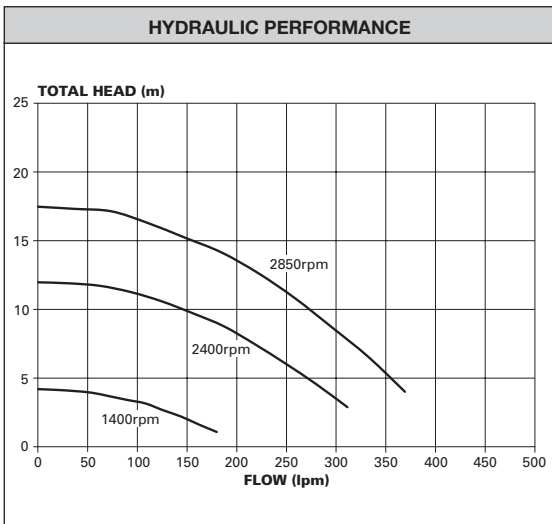

Low Energy Operation:

Your PowerMaster® ECO Series pump has 3 speed settings:

1. Eco Flow – Lowest Speed
2. Mid Flow – Medium Speed
3. High Flow – Highest Speed

Eco Flow mode provides the lowest speed and therefore the greatest energy savings.

OPERATING LIMITS	
Maximum water temperature	50°C
Maximum ambient temperature	55°C

Operation	Recommended Speed Setting
Pool filtration	Eco Flow
Automatic pool cleaner operation	Mid Flow
Backwashing your media filter	High Flow
Manually cleaning your pool	
Water feature operation	
Spa jet operation	
Solar pool heating	