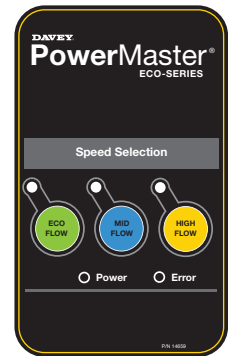

SAVE
up to **70%**
on running
costs

davey.com.au

- 3 speed variable control for maximum efficiency.
- Easy to remove, see through lid – extra large leaf basket.
- Advanced technology brushless DC motor for longer pump life.
- 50mm ABS quick coupling barrel unions for easy installation.
- Auto reset thermal protection to prevent over heating of motor.
- Strong corrosion resistant UV stabilised materials.

Low Energy Operation:

Your PowerMaster® ECO Series pump has 3 speed settings:

1. Eco Flow – Lowest Speed
2. Mid Flow – Medium Speed
3. High Flow – Highest Speed

Eco Flow mode provides the lowest speed and therefore the greatest energy savings.